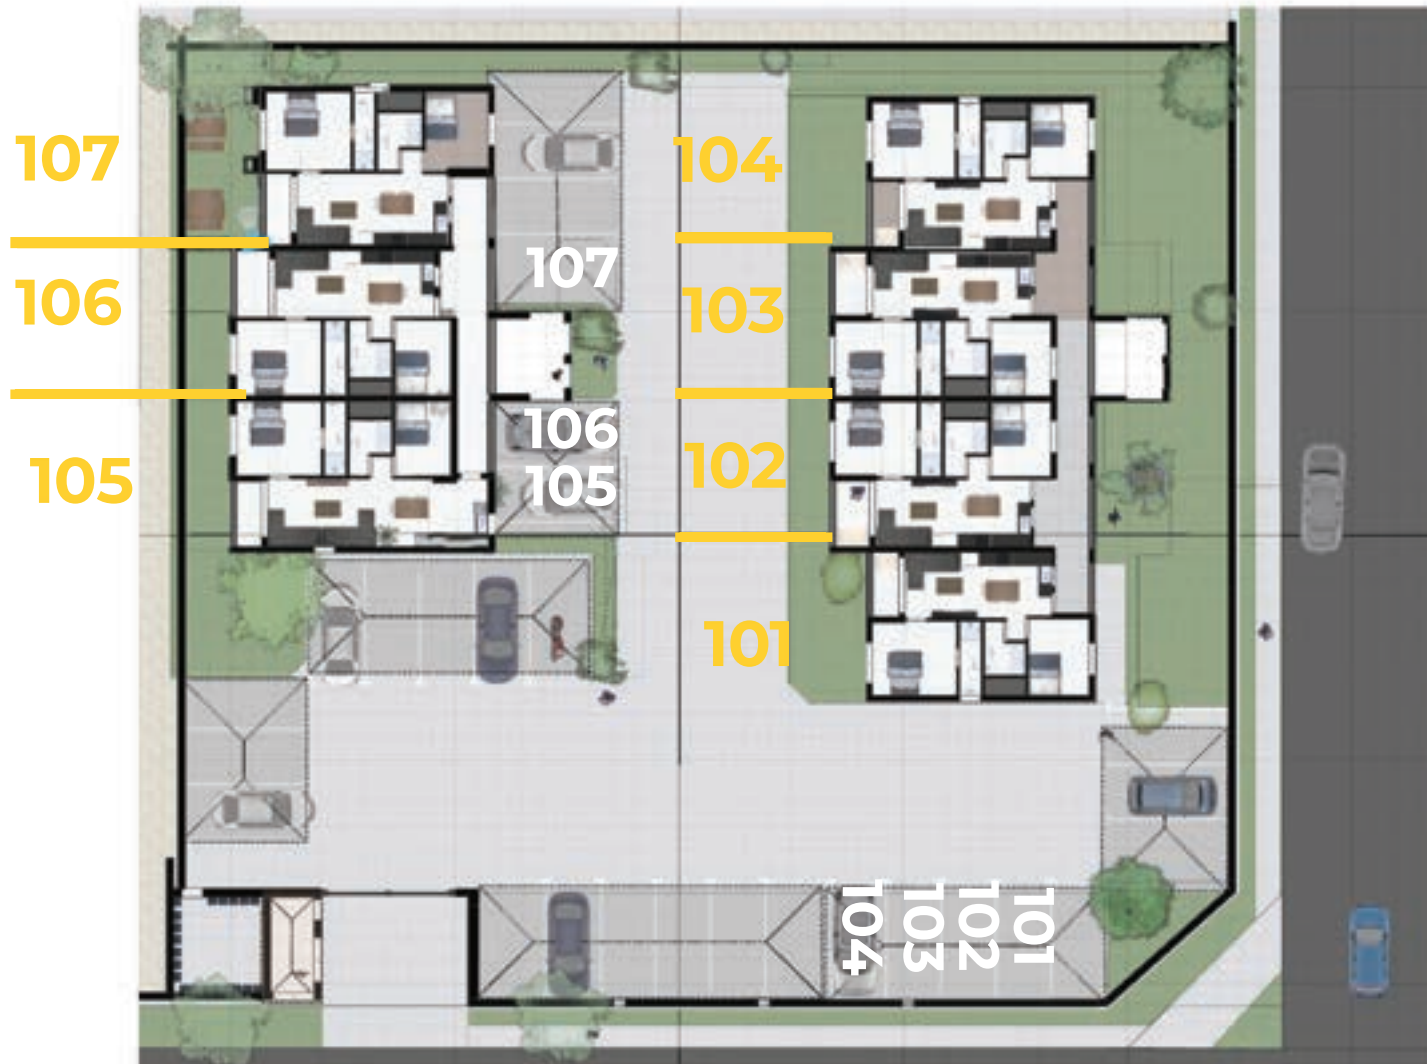

SITE & UNIT LAYOUT

Palm Beach Villas

GROUND FLOOR

FIRST FLOOR

SECOND FLOOR

Palm Beach Villas

FOR MORE INFO

MATT JV RENSBURG
+27 78 362 0624
matthew@netwater.co.za